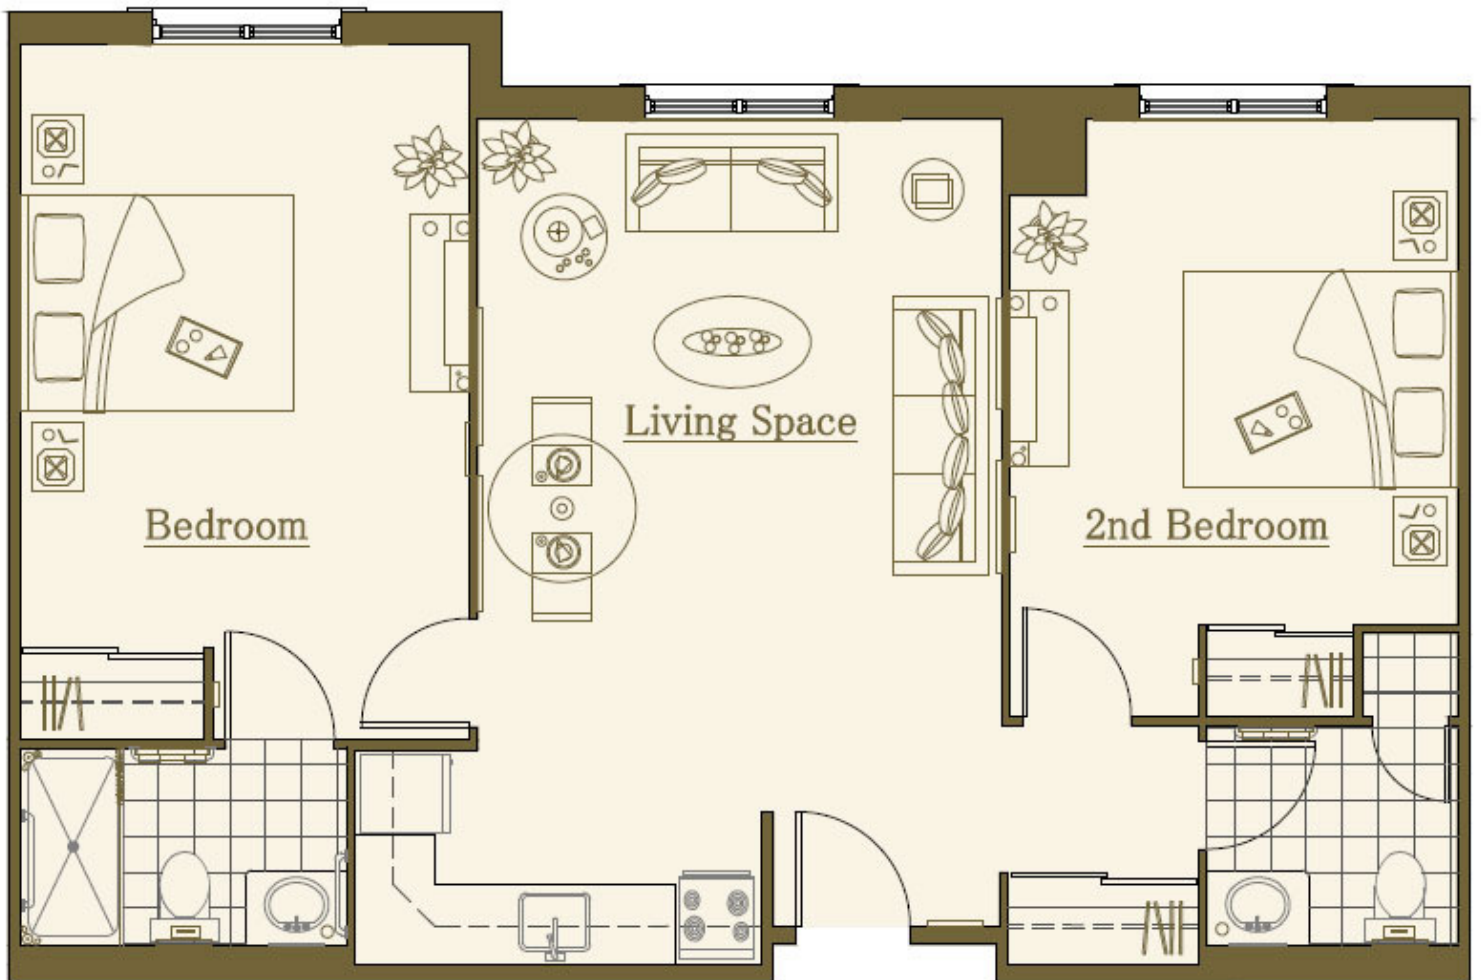

# The Victoria

Drawing not to scale

832-859 sq. ft.

\*Suite types may vary in actual square footage subject to location in the building\*